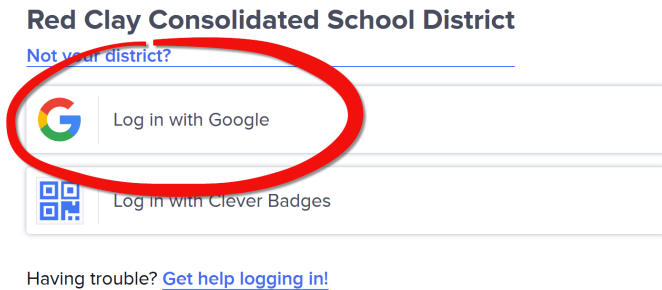

What is Clever ?

Clever is helping to manage our **Red Clay** applications, making it easier for staff and students to sign in to various accounts. **Clever** helps to cut down on the time you spend manually entering data while making it easier for students to log on so they have more time to learn and you have more time to teach.

Student Sign On

1. Type clever.com/in/red-clay into the address bar
2. Select 'Log-In with Google'

3. Enter your credentials

These are the same credentials that students grades 2-12 use daily to log into their Chromebooks