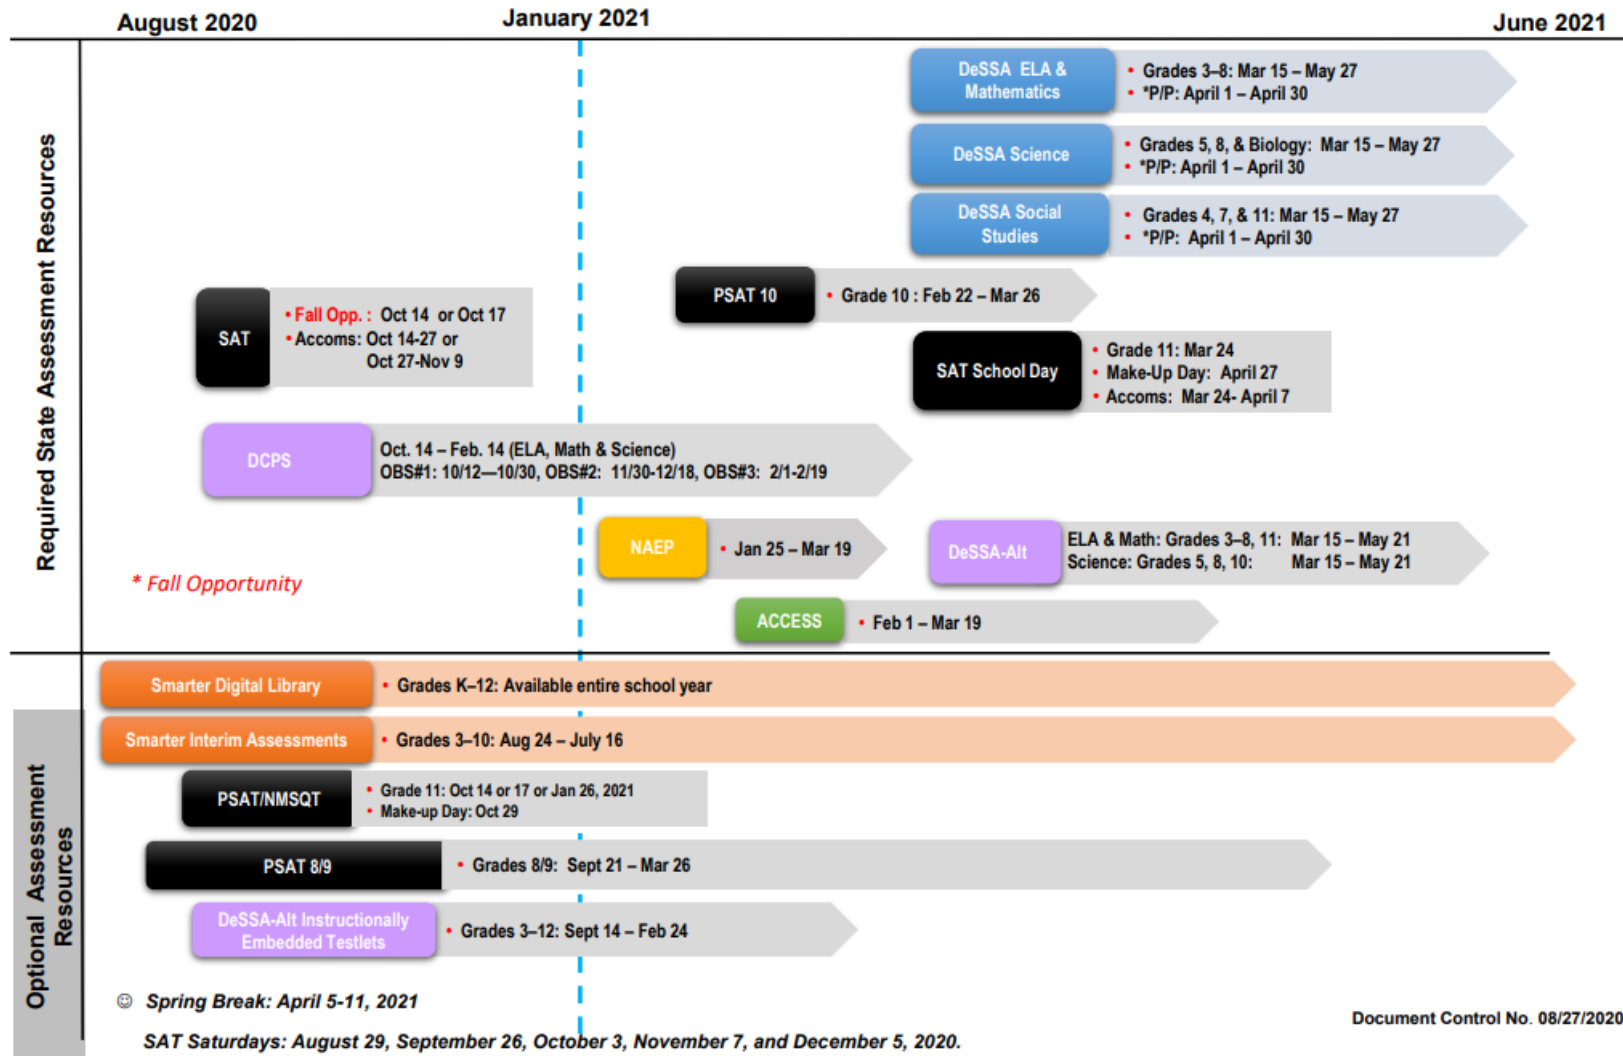

Office of Research, Evaluation and Professional Learning

Delaware System of Student Assessments (DeSSA): 2020-2021 Calendar

Red Clay Dates (grades)

Oct. 27
SAT (12*)

Oct. 29
PSAT/NMSQT

Jan. 25 – Mar. 19
NAEP (4,8)

Mar. 24
PSAT (8,9,10)
SAT SchoolDay (11)
(SAT make-ups Apr. 27)

Mar. 29 - May 21
make-ups through May 27
DeSSA ELA & Math/
Smarter (3-8)
DeSSA Science (5,8, Biology)
& Social Studies (4,7,11)

Special Tests:

Sept. 14 - Feb. 24
ALT Instr Testlets

Mar. 15 - May 21
ALT

Feb. 1 – Mar. 19
ACCESS

*Fall SAT- for anyone who has not taken SAT in high school and for 2020 any senior who would like the opportunity

DOE link: <https://www.doe.k12.de.us/cms/lib/DE01922744/Centricity/Domain/111/2020-21%20DeSSA-Calendar%208-26-20-F.pdf>